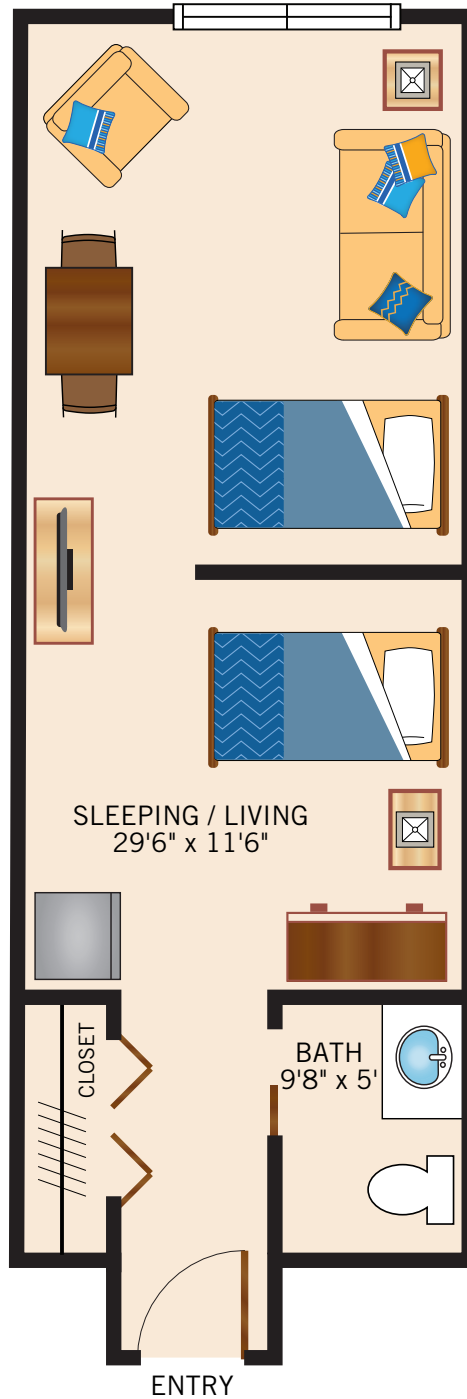

**MALVERN C & D
STUDIO**
375 Square Feet

Floor plans are not to scale and are shown for comparative purposes only.
Actual apartment floor plans may have minor variations.

**MALVERN E
COMPANION**
405 Square Feet

Floor plans are not to scale and are shown for comparative purposes only.
Actual apartment floor plans may have minor variations.